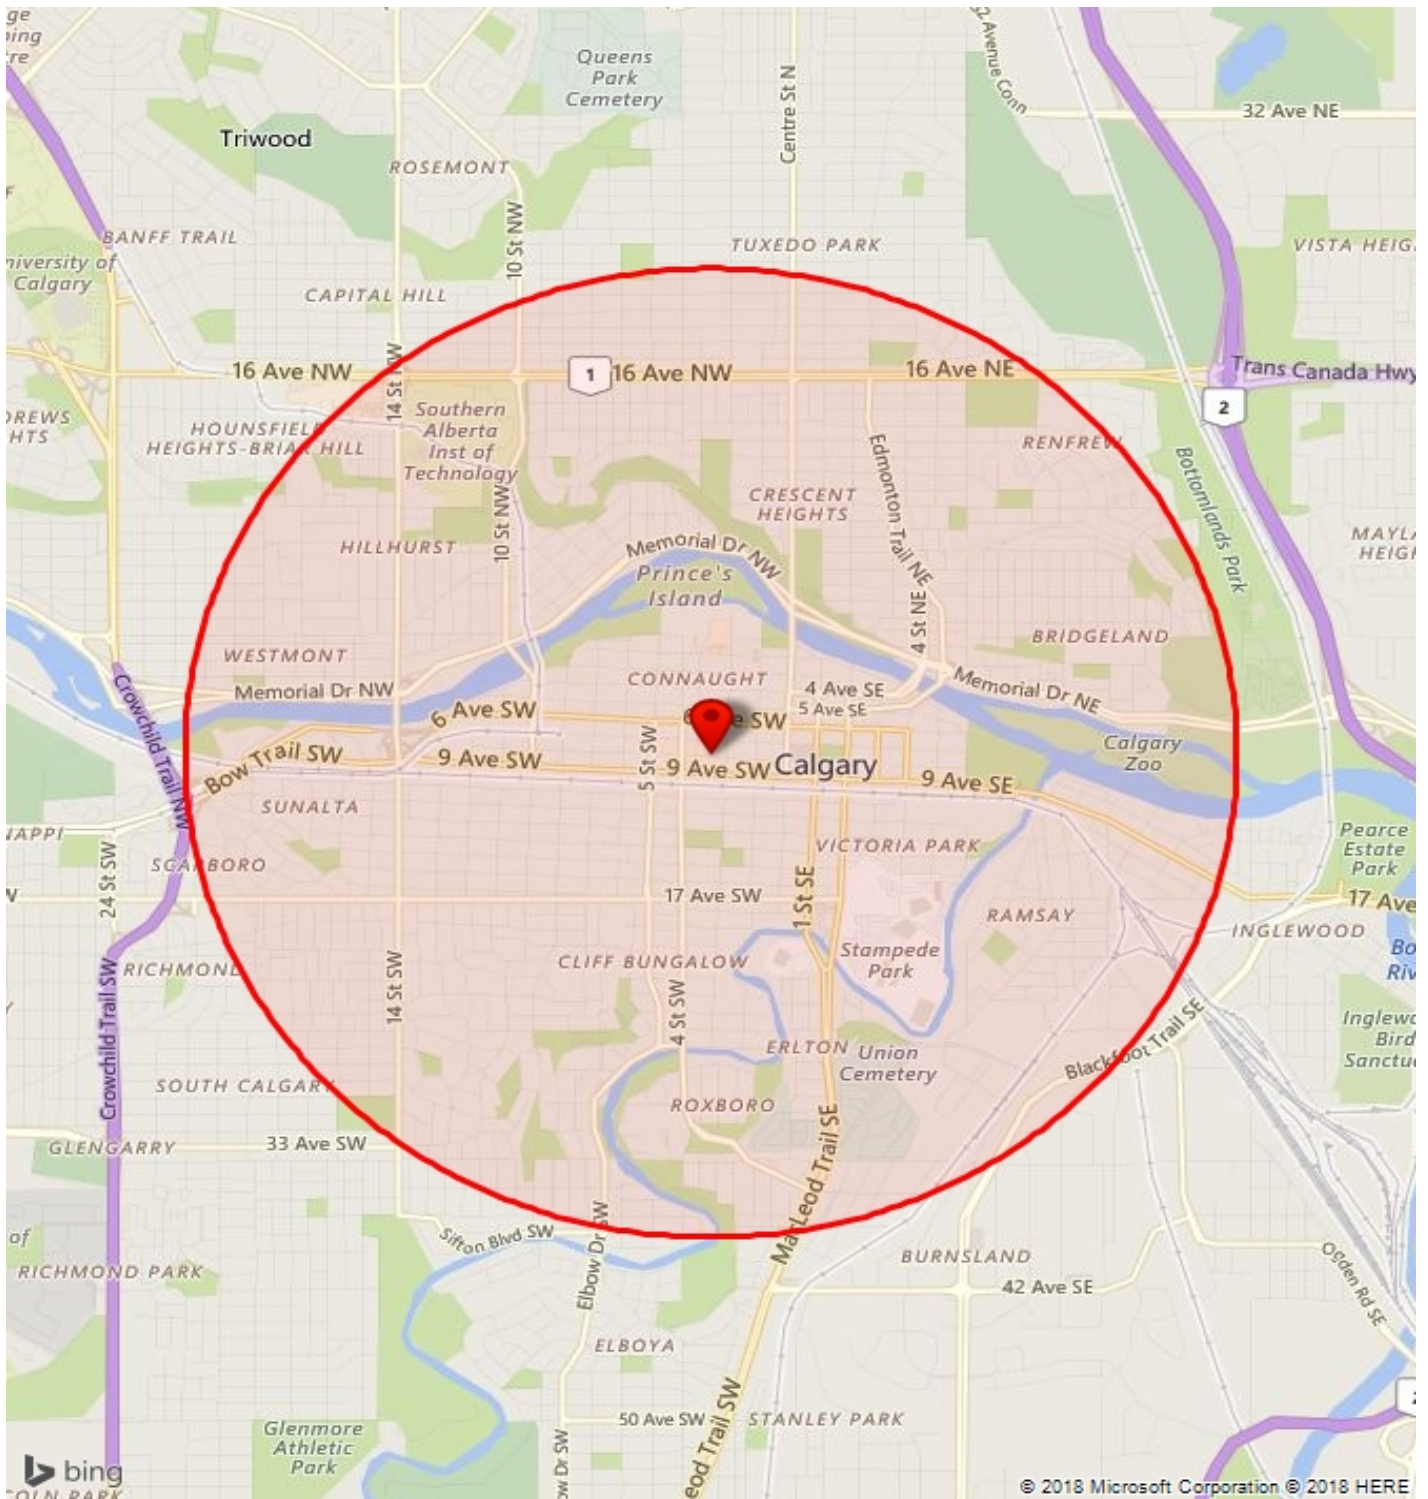

## The CORE Shopping Centre Pitney Bowes 2018 Daytime Population

### **Study Area Maps**

[The CORE Shopping Centre](#)

### **Profile Tables**

[2018 Daytime Population](#)

Prepared on: 4/20/2018 3:44:39 AM

# The CORE Shopping Centre

**The CORE Shopping Centre  
Pitney Bowes 2018 Daytime Population  
2018 Daytime Population**

2018 Daytime Population	The CORE Shopping Centre 0 - 3 km	
<b>Total Daytime Population</b>	<b>331,294</b>	<b>% base</b>
Daytime Employees	292,299	88%
Daytime Population at home	38,995	12%
Age 0 to 14 years	11,169	3%
Age 15 to 64 years	15,812	5%
Age 65 plus years	12,014	4%