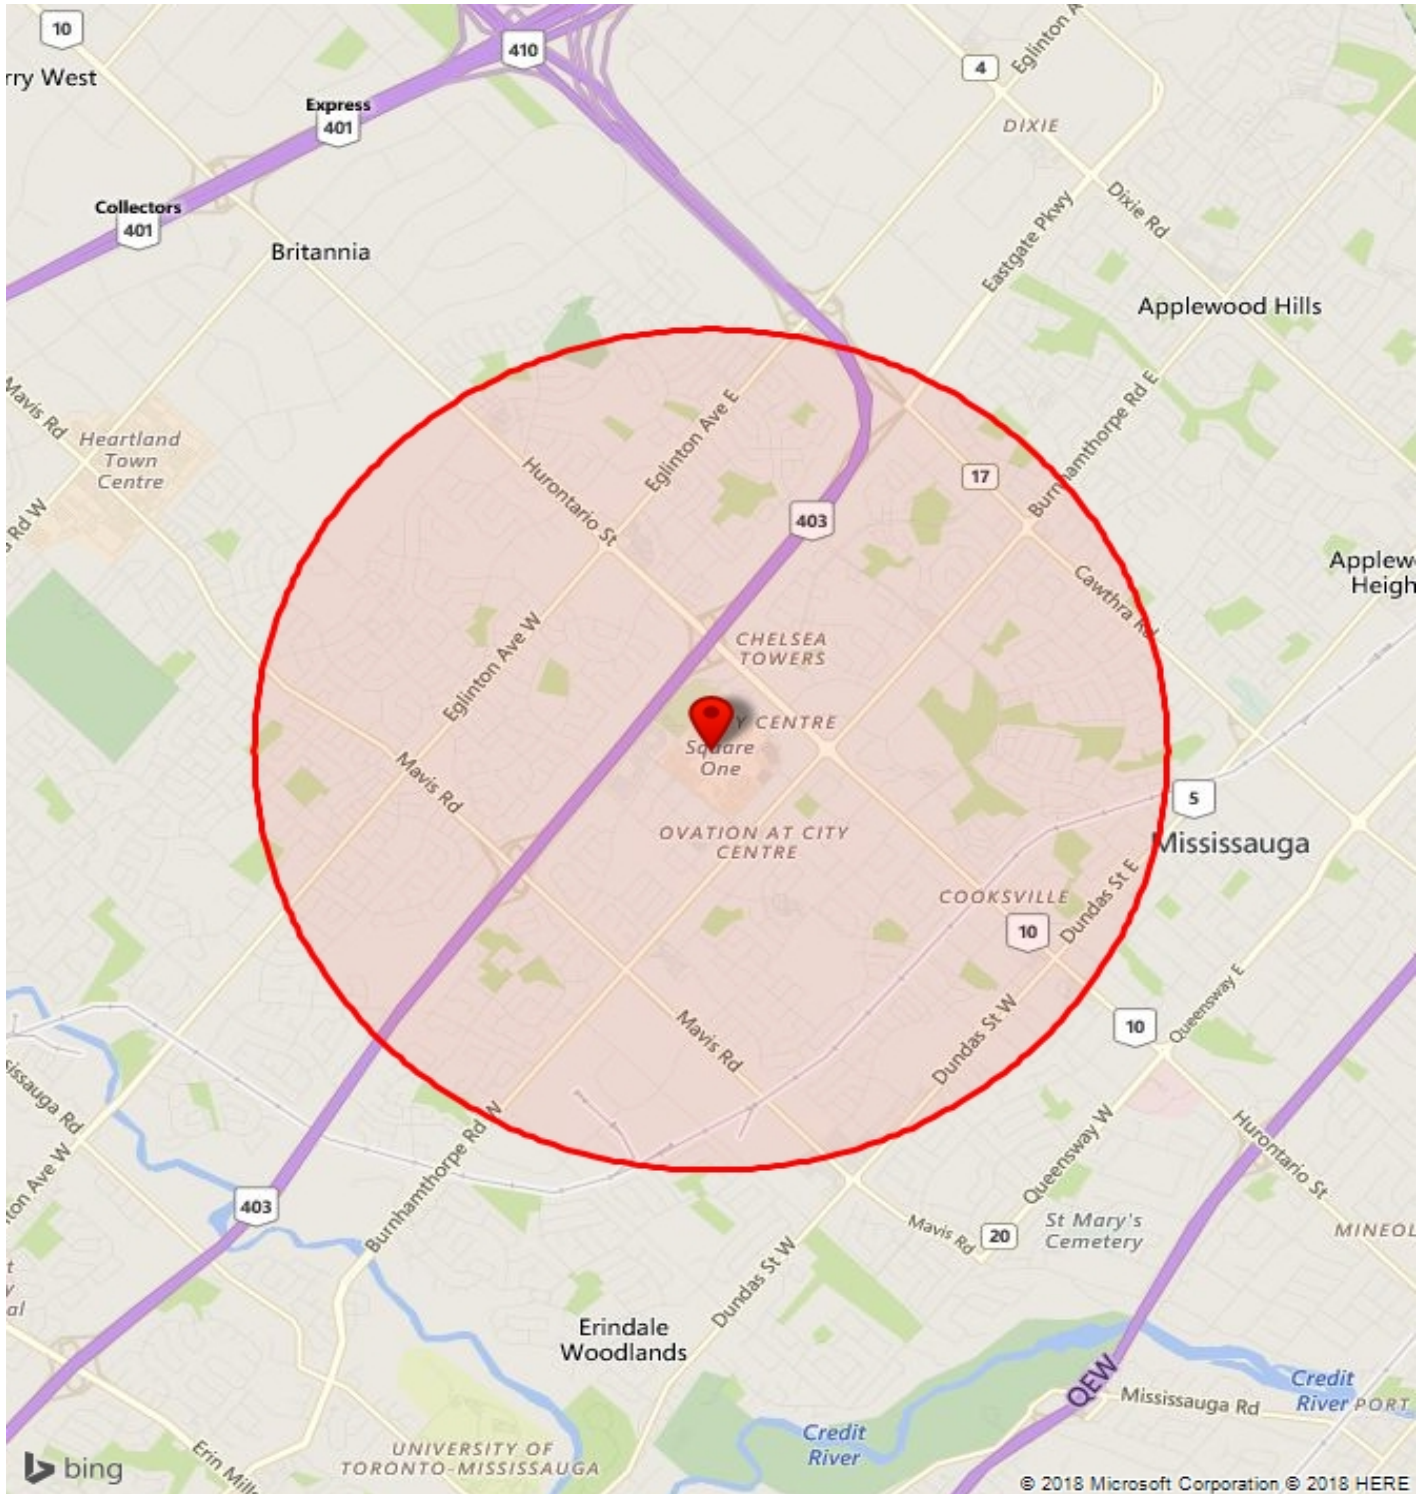

## Square One Mall EnviroNics Analytics 2018 DaytimePop

### Study Area Maps

[Square One Mall](#)

### Profile Tables

[2018 Daytime Population](#)

Prepared on: 9/12/2018 10:41:57 PM

# Square One Mall

**Square One Mall  
Environics Analytics 2018 DaytimePop  
2018 Daytime Population**

2018 Daytime Population	Square One Mall 0 - 3 km	
		%
<b>Total Estimated Population</b>	<b>180,342</b>	
<b>Total Daytime Population</b>	<b>165,342</b>	
Daytime Population at Home	90,430	54.7%
0 to 14 years	26,881	16.3%
15 to 64 years	40,847	24.7%
65 years and over	22,702	13.7%
Daytime Population at Work	74,912	45.3%
Work At Usual Place	63,343	38.3%
Work Mobile	7,244	4.4%
Work At Home	4,325	2.6%