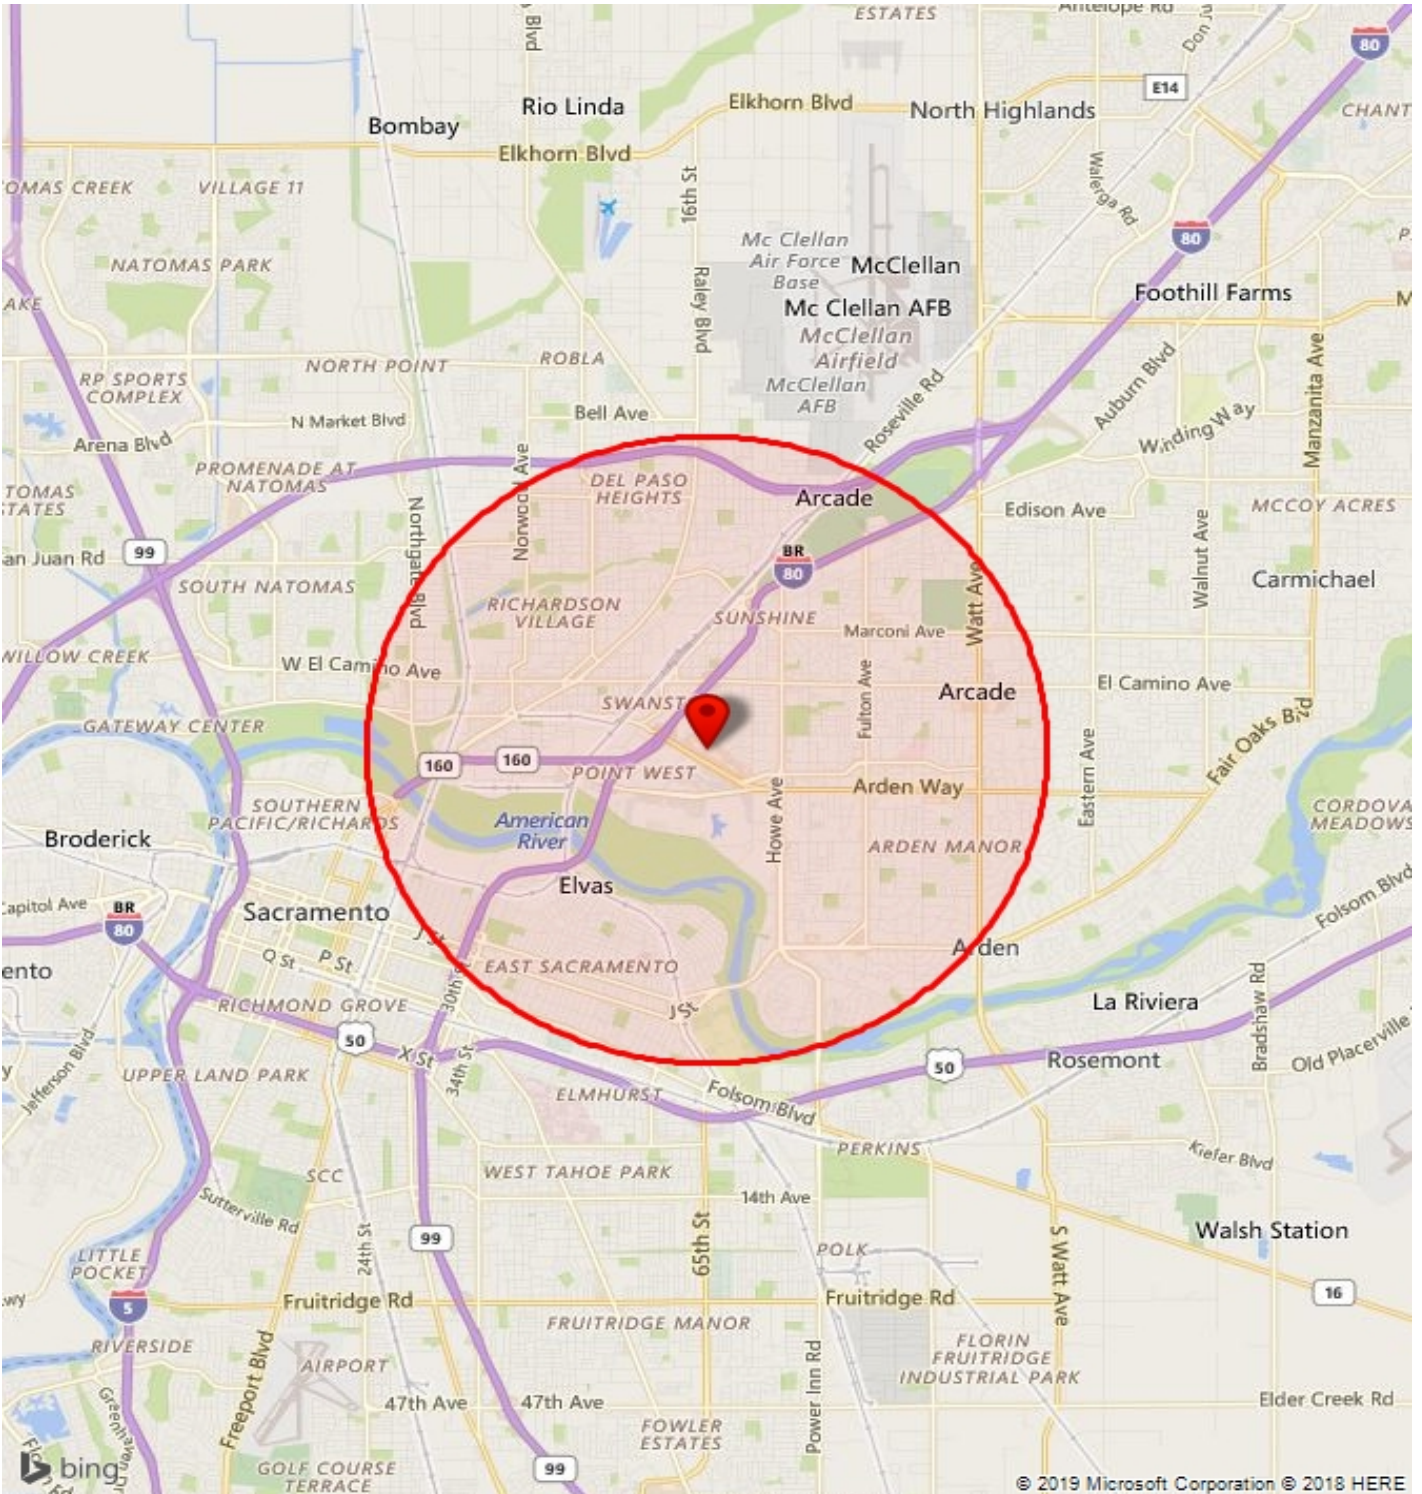

Arden Fair, Sacramento, CA
AGS 2018 Crime Risk

Study Area Maps

[Arden Fair](#)

Profile Tables

[2018 Crime Risk](#)

Prepared on: 2/27/2019 12:46:34 AM

Arden Fair

Arden Fair, Sacramento, CA
AGS 2018 Crime Risk
2018 Crime Risk

2018 Crime Risk	Arden Fair 0 - 3 mi
Total Population	145,534
Total Crime Index	148
Personal Crime Index	191
Murder	170
Rape	64
Robbery	221
Assault	199
Property Crimes	142
Burglary	143
Larceny	129
Motor Vehicle Theft	239